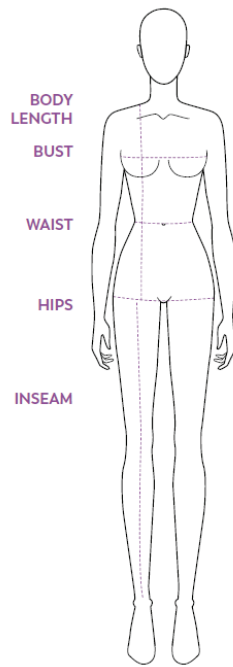

SIZE CHART

HOW TO GET THE PERFECT FIT

BUST

Measure around the fullest part of your bust

WAIST

Measure around the smallest part of your waist

HIP

Measure around the fullest part of your hips

INSEAM

Measure from top of the inner thigh to ankle

SIZE	NUMERIC SIZES	BUST	WAIST	HIP	INSEAM	INSEAM PETITE	INSEAM TALL	HEIGHT REGULAR	HEIGHT PETITE	HEIGHT TALL
XXS	00	30"-31"	21"-23"	32"-33"	31"	29"	33"	5'3.5"-5'7"	4'10"-5'3"	5'8"-6'2"
XS	0-2	32"-33"	24"-25"	34"-35"	31"	29"	33"	5'3.5"-5'7"	4'10"-5'3"	5'8"-6'2"
S	4-6	34"-35"	26"-27"	36"-37"	31"	29"	33"	5'3.5"-5'7"	4'10"-5'3"	5'8"-6'2"
M	8-10	36"-37"	28"-30"	38"-40"	31"	29"	33"	5'3.5"-5'7"	4'10"-5'3"	5'8"-6'2"
L	12-14	38"-40"	31"-33"	41"-43"	31"	29"	33"	5'3.5"-5'7"	4'10"-5'3"	5'8"-6'2"
XL	16-18	41"-43"	34"-36"	44"-46"	31"	29"	33"	5'3.5"-5'7"	4'10"-5'3"	5'8"-6'2"
1X	20	44"-46"	36.5"-38.5"	46.5"-48.5"	31"	29"	33"	5'3.5"-5'7"	4'10"-5'3"	5'8"-6'2"
2X	21-22	47"-49"	39"-41"	49"-51"	31"	29"	33"	5'3.5"-5'7"	4'10"-5'3"	5'8"-6'2"
3X	23-24	50"-52"	42"-44"	52"-54"	31"	29"	33"	5'3.5"-5'7"	4'10"-5'3"	5'8"-6'2"
4X	25-26	53"-55"	45"-48"	55"-58"	31"	29"	33"	5'3.5"-5'7"	4'10"-5'3"	5'8"-6'2"
5X	27-28	56"-59"	49"-52"	56"-62"	31"	29"	33"	5'3.5"-5'7"	4'10"-5'3"	5'8"-6'2"

HOW TO GET THE PERFECT FIT

CHEST

Measure around the fullest part of your bust

WAIST

Measure around the smallest part of your waist

HIP

Measure around the fullest part of your hips

INSEAM