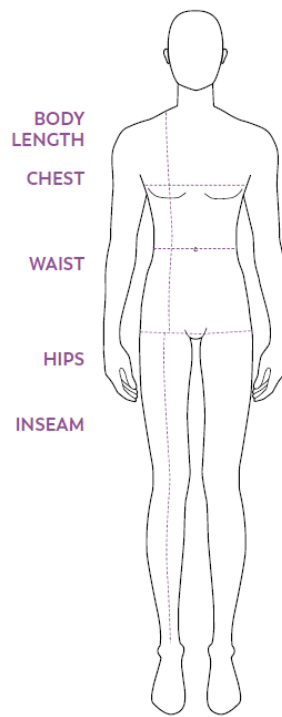

SIZE CHART

HOW TO GET THE PERFECT FIT

BUST

Measure around the fullest part of your bust

WAIST

Measure around the smallest part of your waist

HIP

Measure around the fullest part of your hips

INSEAM

Measure from top of the inner thigh to ankle

SIZE	NUMERIC SIZES	BUST	WAIST	HIP	INSEAM	INSEAM PETITE	INSEAM TALL	HEIGHT REGULAR	HEIGHT PETITE	HEIGHT TALL
XXS	00	30"-31"	21"-23"	32"-33"	31"	29"	33"	5'3.5"-5'7"	4'10"-5'3"	5'8"-6'2"
XS	0-2	32"-33"	24"-25"	34"-35"	31"	29"	33"	5'3.5"-5'7"	4'10"-5'3"	5'8"-6'2"
S	4-6	34"-35"	26"-27"	36"-37"	31"	29"	33"	5'3.5"-5'7"	4'10"-5'3"	5'8"-6'2"
M	8-10	36"-37"	28"-30"	38"-40"	31"	29"	33"	5'3.5"-5'7"	4'10"-5'3"	5'8"-6'2"
L	12-14	38"-40"	31"-33"	41"-43"	31"	29"	33"	5'3.5"-5'7"	4'10"-5'3"	5'8"-6'2"
XL	16-18	41"-43"	34"-36"	44"-46"	31"	29"	33"	5'3.5"-5'7"	4'10"-5'3"	5'8"-6'2"
1X	20	44"-46"	36.5"-38.5"	46.5"-48.5"	31"	29"	33"	5'3.5"-5'7"	4'10"-5'3"	5'8"-6'2"
2X	21-22	47"-49"	39"-41"	49"-51"	31"	29"	33"	5'3.5"-5'7"	4'10"-5'3"	5'8"-6'2"
3X	23-24	50"-52"	42"-44"	52"-54"	31"	29"	33"	5'3.5"-5'7"	4'10"-5'3"	5'8"-6'2"
4X	25-26	53"-55"	45"-48"	55"-58"	31"	29"	33"	5'3.5"-5'7"	4'10"-5'3"	5'8"-6'2"
5X	27-28	56"-59"	49"-52"	56"-62"	31"	29"	33"	5'3.5"-5'7"	4'10"-5'3"	5'8"-6'2"

HOW TO GET THE PERFECT FIT

CHEST

Measure around the fullest part of your bust

WAIST

Measure around the smallest part of your waist

HIP

Measure around the fullest part of your hips

INSEAM